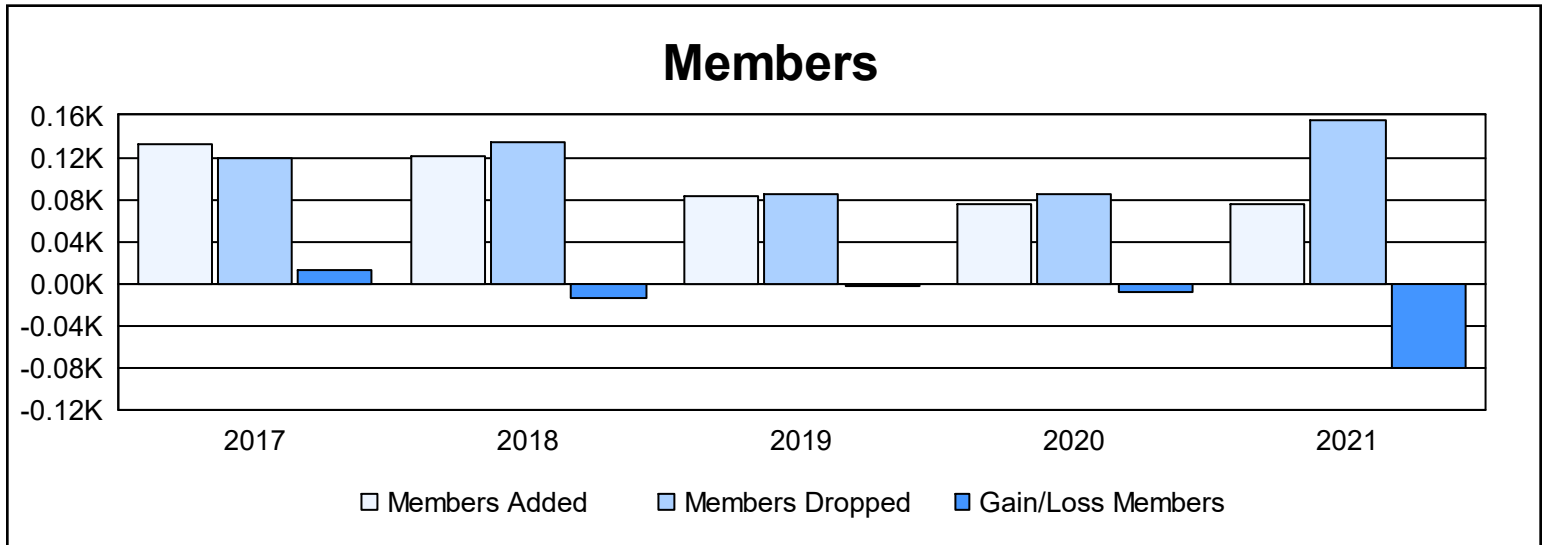

Year	New Clubs	Dropped Clubs	Gain/ Loss Clubs	New Members	Charter Members	Reinstate Members	Transfer Members	Total Member Added	Total Members Dropped	Gain/ Loss Members
2016-2017	1	2	-1	103	22	1	7	133	120	13
2017-2018	1	1	0	94	20	4	3	121	135	-14
2018-2019	0	0	0	79	1	2	1	83	85	-2
2019-2020	0	2	-2	68	2	2	4	76	85	-9
2020-2021	1	2	-1	45	25	3	2	75	156	-81
<b>Average</b>	<b>1</b>	<b>1</b>	<b>-1</b>	<b>78</b>	<b>14</b>	<b>2</b>	<b>3</b>	<b>98</b>	<b>116</b>	<b>-19</b>

### Membership Composition June 2021 Cumulative