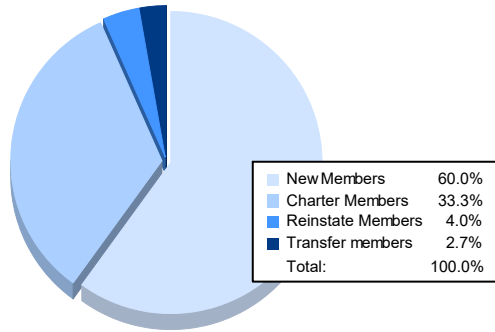

Year	New Clubs	Dropped Clubs	Gain/ Loss Clubs	New Members	Charter Members	Reinstate Members	Transfer Members	Total Member Added	Total Members Dropped	Gain/ Loss Members
2016-2017	1	2	-1	103	22	1	7	133	120	13
2017-2018	1	1	0	94	20	4	3	121	135	-14
2018-2019	0	0	0	79	1	2	1	83	85	-2
2019-2020	0	2	-2	68	2	2	4	76	85	-9
2020-2021	1	2	-1	45	25	3	2	75	156	-81
<b>Average</b>	<b>1</b>	<b>1</b>	<b>-1</b>	<b>78</b>	<b>14</b>	<b>2</b>	<b>3</b>	<b>98</b>	<b>116</b>	<b>-19</b>

### Membership Composition June 2021 Cumulative