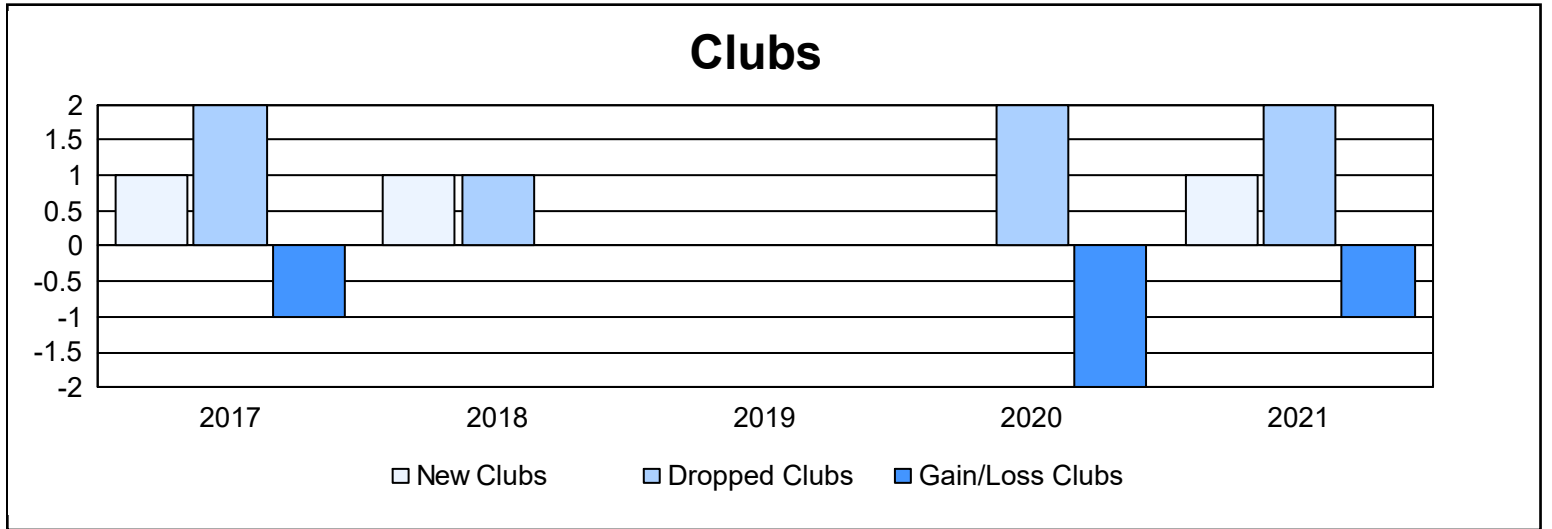

Year	New Clubs	Dropped Clubs	Gain/ Loss Clubs	New Members	Charter Members	Reinstate Members	Transfer Members	Total Member Added	Total Members Dropped	Gain/ Loss Members
2016-2017	1	2	-1	103	22	1	7	133	120	13
2017-2018	1	1	0	94	20	4	3	121	135	-14
2018-2019	0	0	0	79	1	2	1	83	85	-2
2019-2020	0	2	-2	68	2	2	4	76	85	-9
2020-2021	1	2	-1	45	25	3	2	75	156	-81
<b>Average</b>	<b>1</b>	<b>1</b>	<b>-1</b>	<b>78</b>	<b>14</b>	<b>2</b>	<b>3</b>	<b>98</b>	<b>116</b>	<b>-19</b>

### Membership Composition June 2021 Cumulative